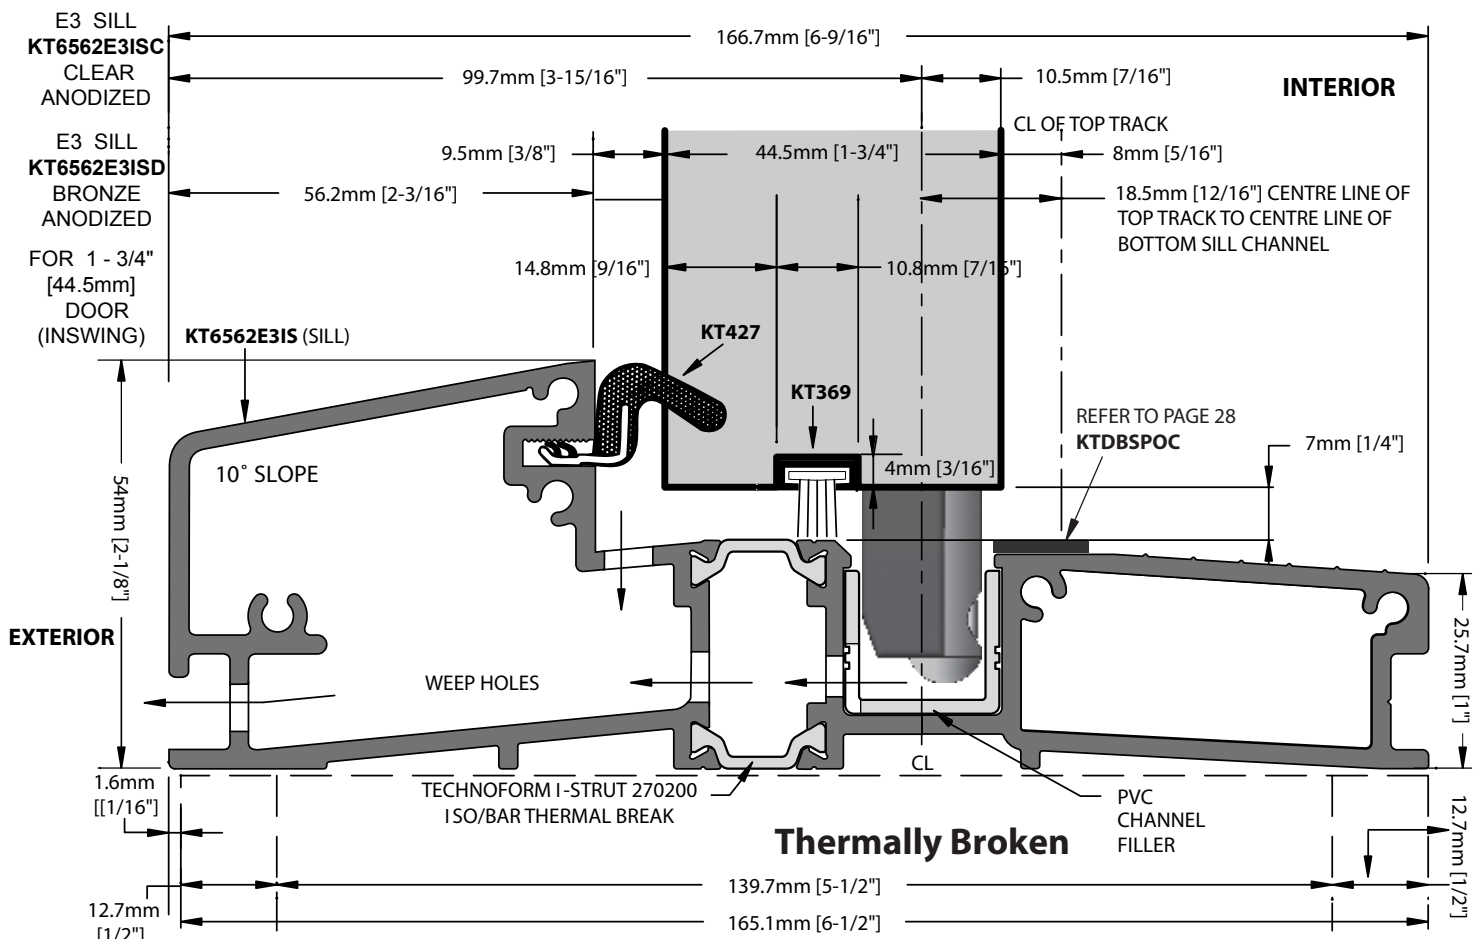

KT6562 e3 Sill System for 1-3/4" (44.5mm) Door Thickness

Water Return All Aluminum Sill System For Inswing Wood Folding Doors

SILL IS FABRICATED AS SHOWN BY ECLIPSE ARCHITECTURAL.

FULL SCALE.