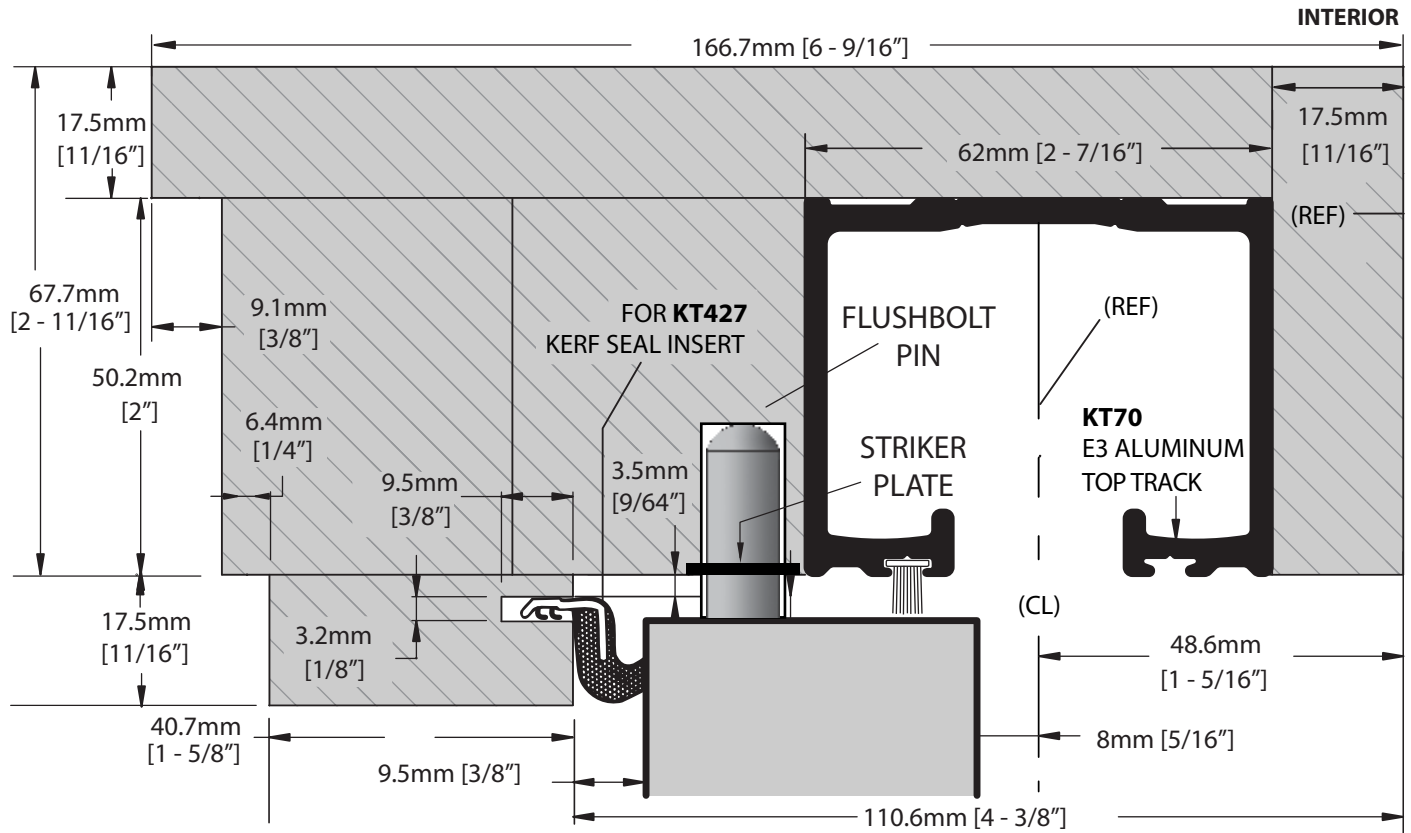

KT6562 e3 Sill System for 1-3/4" (44.5mm) Door Thickness

Water Return All Aluminum Sill System For Inswing Wood Folding Doors

SILL IS FABRICATED AS SHOWN BY ECLIPSE ARCHITECTURAL.

FULL SCALE.