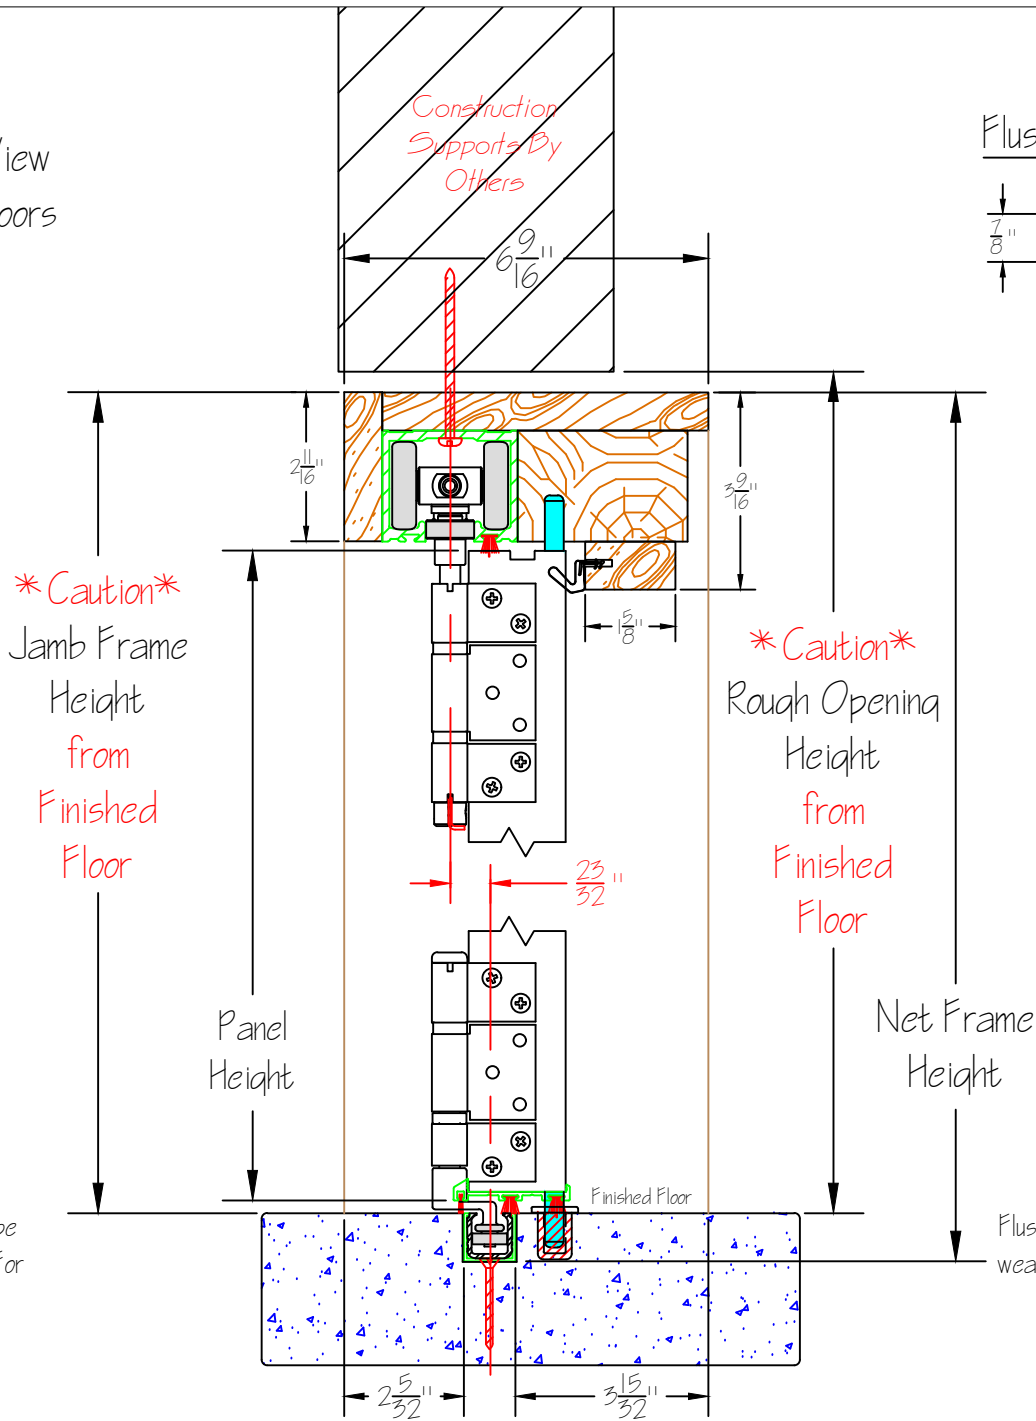

Lanai Doors  
 Cross Section View  
 Wood Folding Doors  
 Flush Guide  
 Outswing

Finished Floor Must Slope Away From Flush Guide For Proper Operation.

Flush Guides are not considered weather tight. Sill Pan, Sealant & Weep by Others.

NO.	DATE	DESCRIPTION

APPROVED BY:

DATE: Sept. 18 2017

DWG #: XXX

SHEET #: 1 of 1