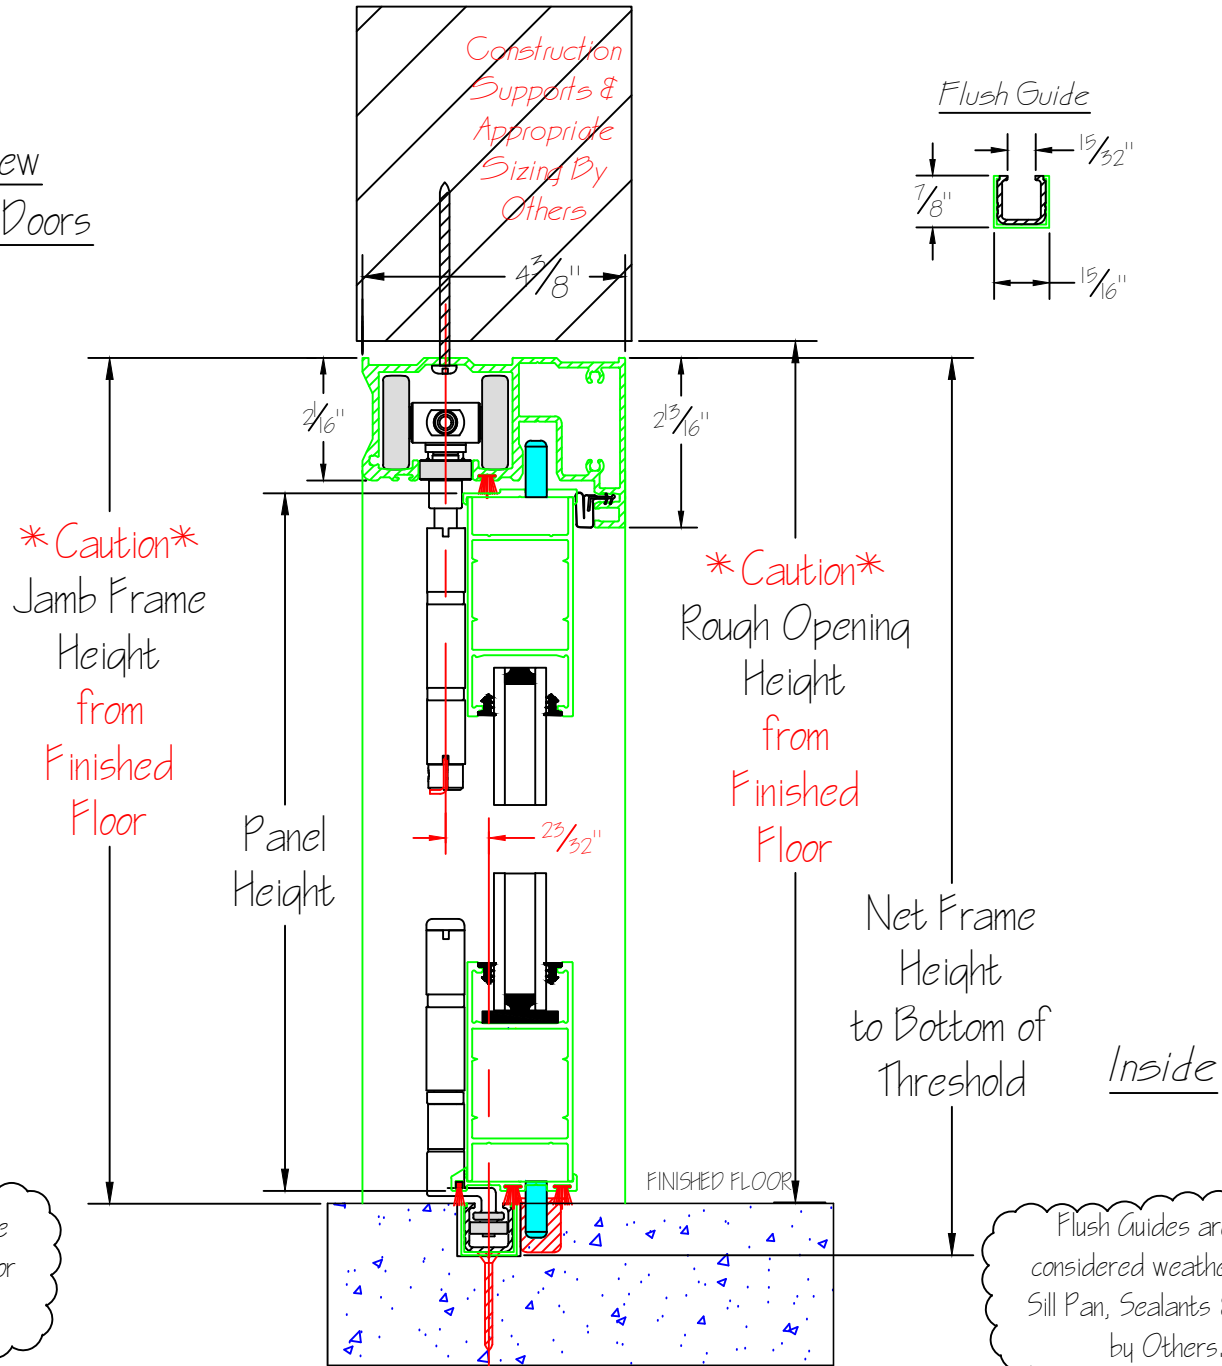

Lanai Doors
Cross Section View
Aluminum Folding Doors
Flush Guide
Outswing

COASTAL INNOVATIVE PRODUCTS, INC.
941 NORTH ELM STREET, SUITE C
ORANGE, CA 92867
(714) 744-6020 or (866) 907-3667
(714) 744-6090 FAX
WWW.LANAI DOORS.COM

TITLE: Lanai Doors
Flush Guide Cross Section
PREPARED BY: JMU

NO.	REVISIONS DESCRIPTION	DATE	BY		

APPROVED BY:

DATE: July 20, 2017

DWG #: XXX

SHEET #: 1 of 1