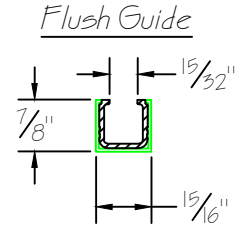

Lanai Doors
Cross Section View
Aluminum Folding Doors
Flush Guide
Outswing

COASTAL INNOVATIVE PRODUCTS, INC.
941 NORTH ELM STREET, SUITE C
ORANGE, CA 92867
(714) 744-6020 or (866) 907-3667
(714) 744-6090 FAX
WWW.LANAI DOORS.COM

TITLE: Lanai Doors
Flush Guide Cross Section
PREPARED BY: JMU

NO.	REVISIONS DESCRIPTION	DATE	BY		

APPROVED BY:

DATE: July 20, 2017

DWG #: XXX

SHEET #: 1 of 1