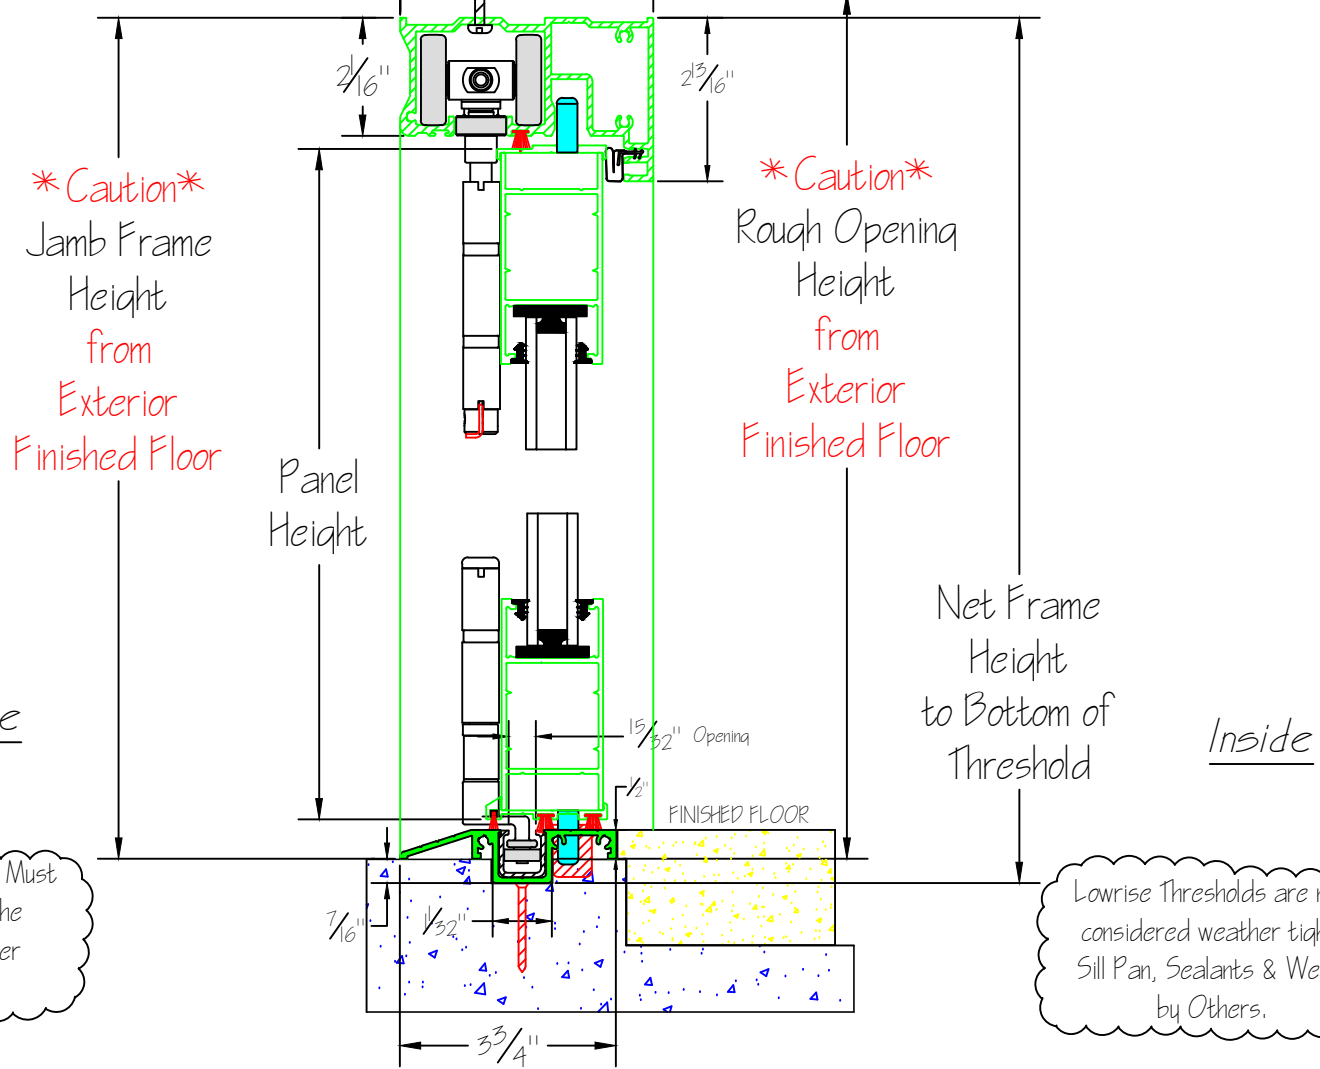

Lanai Doors  
 Cross Section View  
 Aluminum Folding Doors  
 Lowrise With Inside Ramp Removed  
 Outswing

Exterior Finished Floor Must Slope Away From The Threshold For Proper Operation.

Lowrise Thresholds are not considered weather tight. Sill Pan, Sealants & Weep by Others.

TITLE: Lanai Doors Lowrise Cross Section With Inside Ramp Removed

PREPARED BY: JMJ

NO.	DATE	BY	DESCRIPTION

APPROVED BY:

DATE: July 20, 2017

DWG #: XXX

SHEET #: 1 of 1