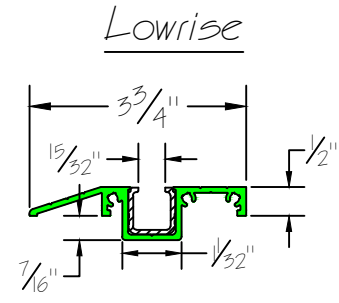

Lanai Doors  
 Cross Section View  
 Aluminum Folding Doors  
 Lowrise With Inside Ramp Removed  
 Outswing

Exterior Finished Floor Must Slope Away From The Threshold For Proper Operation.

Lowrise Thresholds are not considered weather tight. Sill Pan, Sealants & Weep by Others.

TITLE: Lanai Doors Lowrise Cross Section With Inside Ramp Removed

PREPARED BY: JMJ

NO.	DATE	BY	DESCRIPTION

APPROVED BY:

DATE: July 20, 2017

DWG #: XXX

SHEET #: 1 of 1