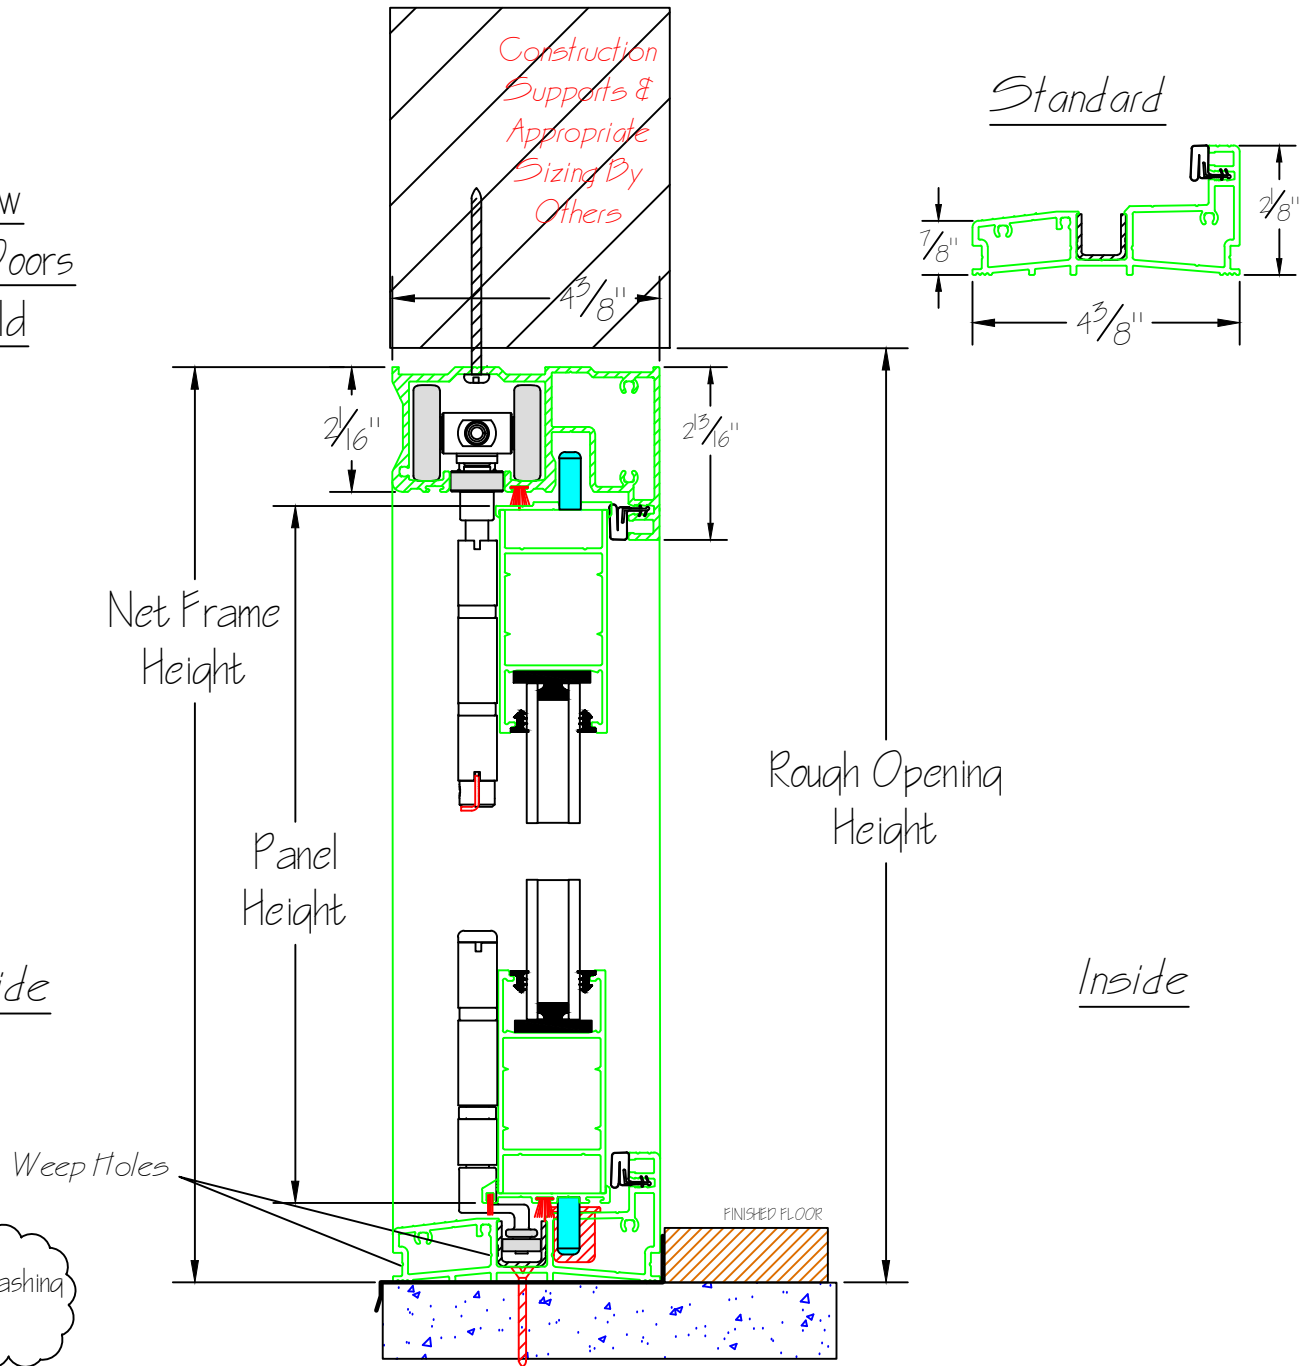

Lanai Doors
Cross Section View
Aluminum Folding Doors
Standard Threshold
Outswing

COASTAL INNOVATIVE PRODUCTS, INC.
941 NORTH ELM STREET, SUITE C
ORANGE, CA 92867
(714) 744-6020 or (866) 907-3667
(714) 744-6090 FAX
WWW.LANAI DOORS.COM

TITLE: Lanai Doors Standard Threshold with Screen Cross Section
PREPARED BY: JMU

NO.	REVISIONS DESCRIPTION	DATE	BY		

APPROVED BY:

DATE: July 20, 2017

DWG #: XXX

SHEET #: 1 of 1