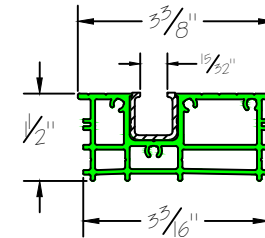

Lanai Doors  
 Cross Section View  
 Aluminum Folding Doors  
 Weeping Flush Guide  
 Outswing

Weeping Flush Guide

*\* Caution \**  
 Jamb Frame  
 Height  
 from  
 Finished  
 Floor

*\* Caution \**  
 Rough Opening  
 Height  
 from  
 Finished  
 Floor

Outside

Inside

Finished Floor Must Slope  
 Away From Weeping Flush  
 Guides For Proper Operation.

Weeping Flush Guides are  
 not considered weather  
 tight. Sill Pan, Sealants &  
 Weep by Others.

Weep Holes