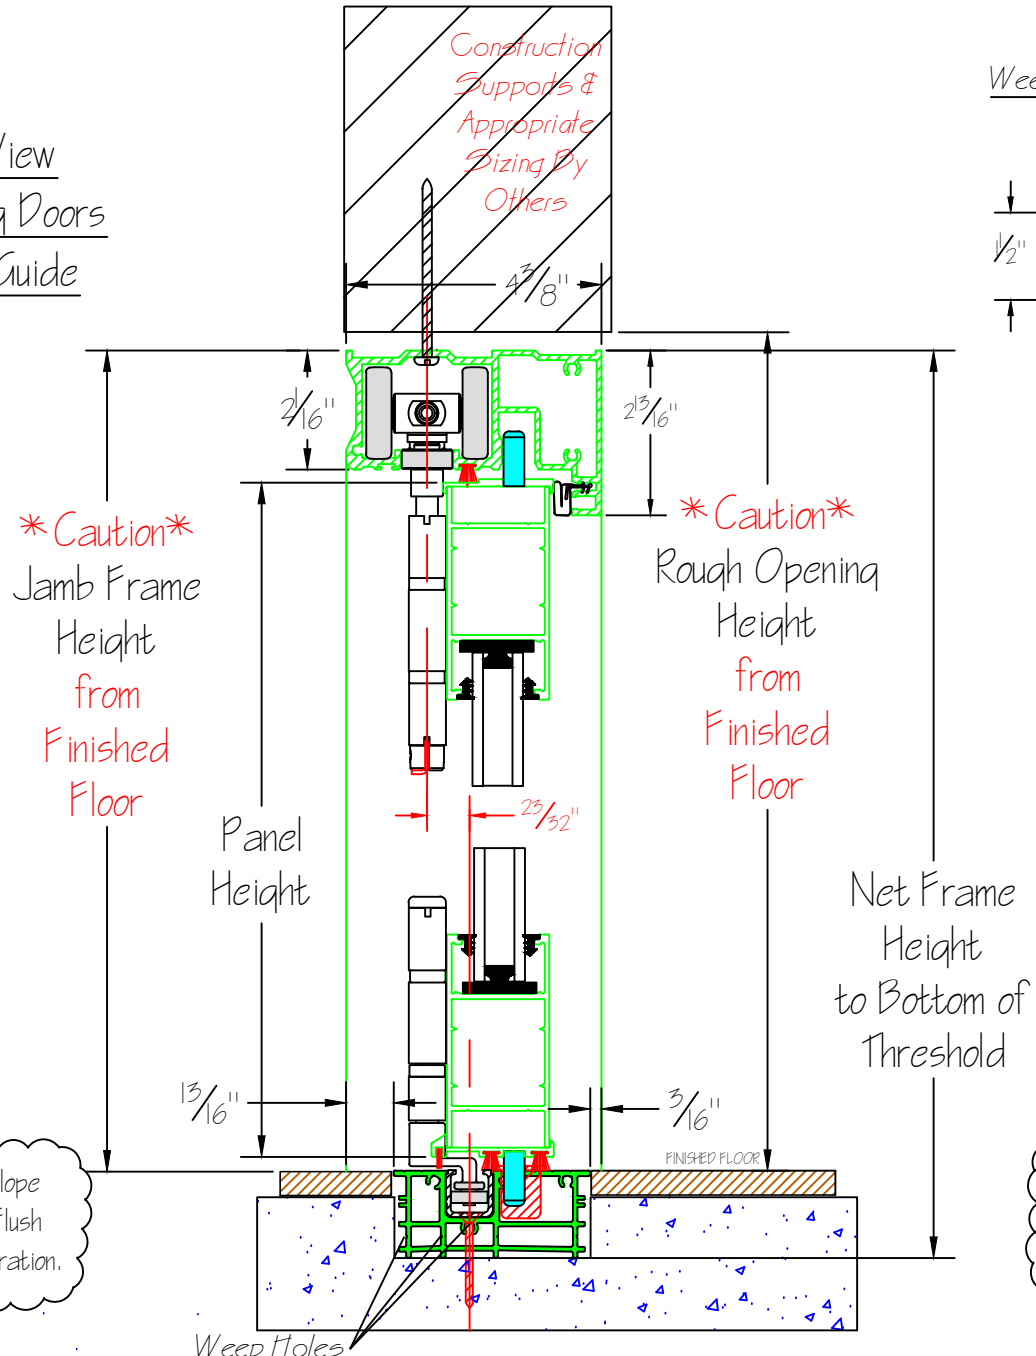

Lanai Doors  
 Cross Section View  
 Aluminum Folding Doors  
 Weeping Flush Guide  
 Outswing

Weeping Flush Guide

*\* Caution \**  
 Jamb Frame  
 Height  
 from  
 Finished  
 Floor

*\* Caution \**  
 Rough Opening  
 Height  
 from  
 Finished  
 Floor

Outside

Inside

Finished Floor Must Slope  
 Away From Weeping Flush  
 Guides For Proper Operation.

Weeping Flush Guides are  
 not considered weather  
 tight. Sill Pan, Sealants &  
 Weep by Others.

Weep Holes