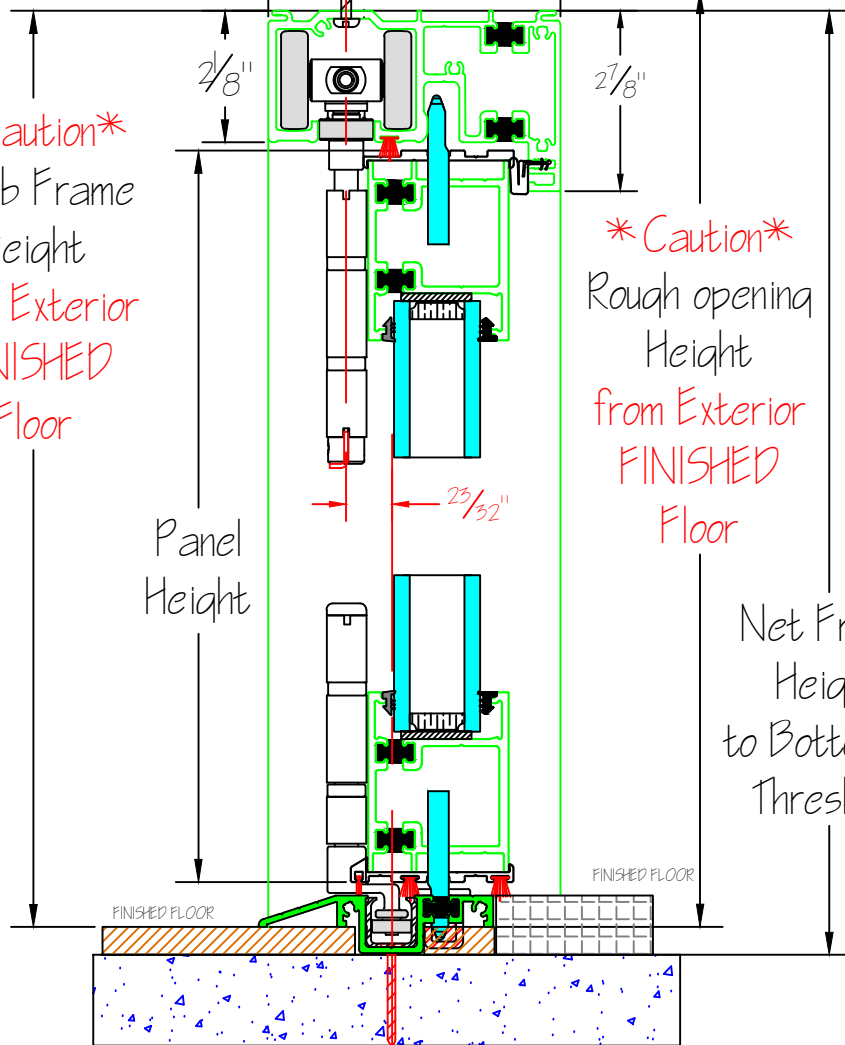

Lanai Doors
 Cross Section View
 Thermally-Broken Aluminum
 Folding Doors
 Lowrise Threshold with
 Inside Ramp Removed
 Outswing

Outside

Inside

Caution
 Jamb Frame
 Height
 from Exterior
FINISHED
 Floor

Caution
 Rough opening
 Height
 from Exterior
FINISHED
 Floor

Lowrise w/o Ramp

Finished Floor Must Slope
 Away From Lowrise Threshold
 For Proper Operation.

Lowrise Thresholds are not
 considered weather tight.
 Sill Pan, Sealants & Weep
 by Others

 COASTAL INNOVATIVE PRODUCTS, INC.
 941 NORTH ELM STREET, SUITE C
 ORANGE, CA 92867
 (714) 744-6020 or (866) 907-3667
 (714) 744-6090 FAX
 WWW.LANAI DOORS.COM

TITLE: Lanai Doors
 Cross Section Lowrise
 with Inside Ramp Removed
 PREPARED BY: JMU

NO.	DATE	DESCRIPTION

APPROVED BY:

DATE:
 August 30, 2017

DWG #:
 XXX

SHEET #:
 1 of 1