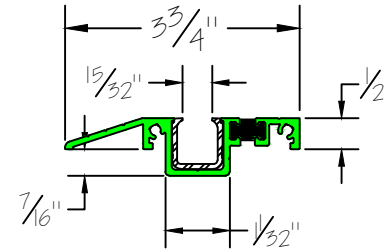

Lanai Doors
 Cross Section View
 Thermally-Broken Aluminum
 Folding Doors
 Lowrise Threshold with
 Inside Ramp Removed
 Outswing

Outside

Inside

Caution
 Jamb Frame
 Height
 from Exterior
FINISHED
 Floor

Caution
 Rough opening
 Height
 from Exterior
FINISHED
 Floor

Lowrise w/o Ramp

Finished Floor Must Slope
 Away From Lowrise Threshold
 For Proper Operation.

Lowrise Thresholds are not
 considered weather tight.
 Sill Pan, Sealants & Weep
 by Others

 COASTAL INNOVATIVE PRODUCTS, INC.
 941 NORTH ELM STREET, SUITE C
 ORANGE, CA 92867
 (714) 744-6020 or (866) 907-3667
 (714) 744-6090 FAX
 WWW.LANAI DOORS.COM

TITLE: Lanai Doors
 Cross Section Lowrise
 with Inside Ramp Removed
 PREPARED BY: JMU

NO.	DATE	DESCRIPTION

APPROVED BY:

DATE:
 August 30, 2017

DWG #:
 XXX

SHEET #:
 1 of 1