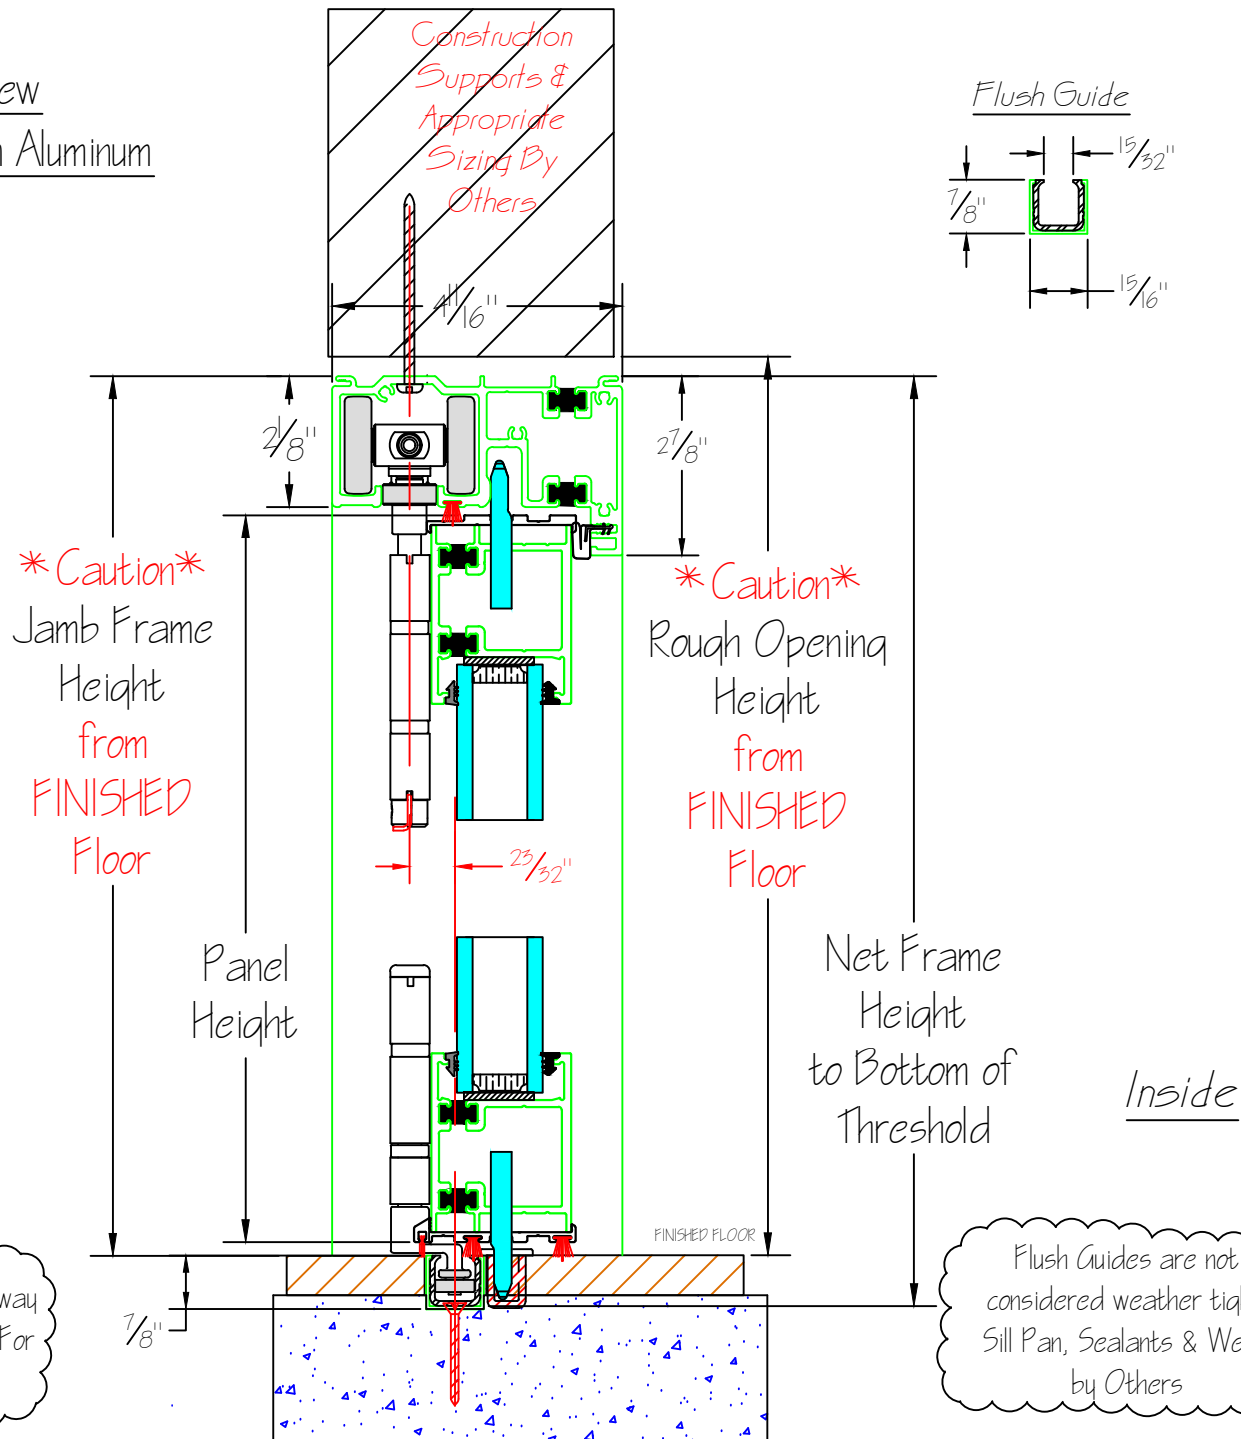

Lanai Doors
Cross Section View
Thermally-Broken Aluminum
Folding Doors
Flush Guide
Outswing

COASTAL INNOVATIVE PRODUCTS, INC.
941 NORTH ELM STREET, SUITE C
ORANGE, CA 92867
(714) 744-6020 or (866) 907-3667
(714) 744-6090 FAX
WWW.LANAI DOORS.COM

TITLE: Lanai Doors Cross Section Flush Guide
PREPARED BY: JMU

REVISIONS	NO.:	DATE:	BY:	
	DESCRIPTION:			

APPROVED BY:

DATE: August 30, 2017

DWG #: XXX

SHEET #: 1 of 1