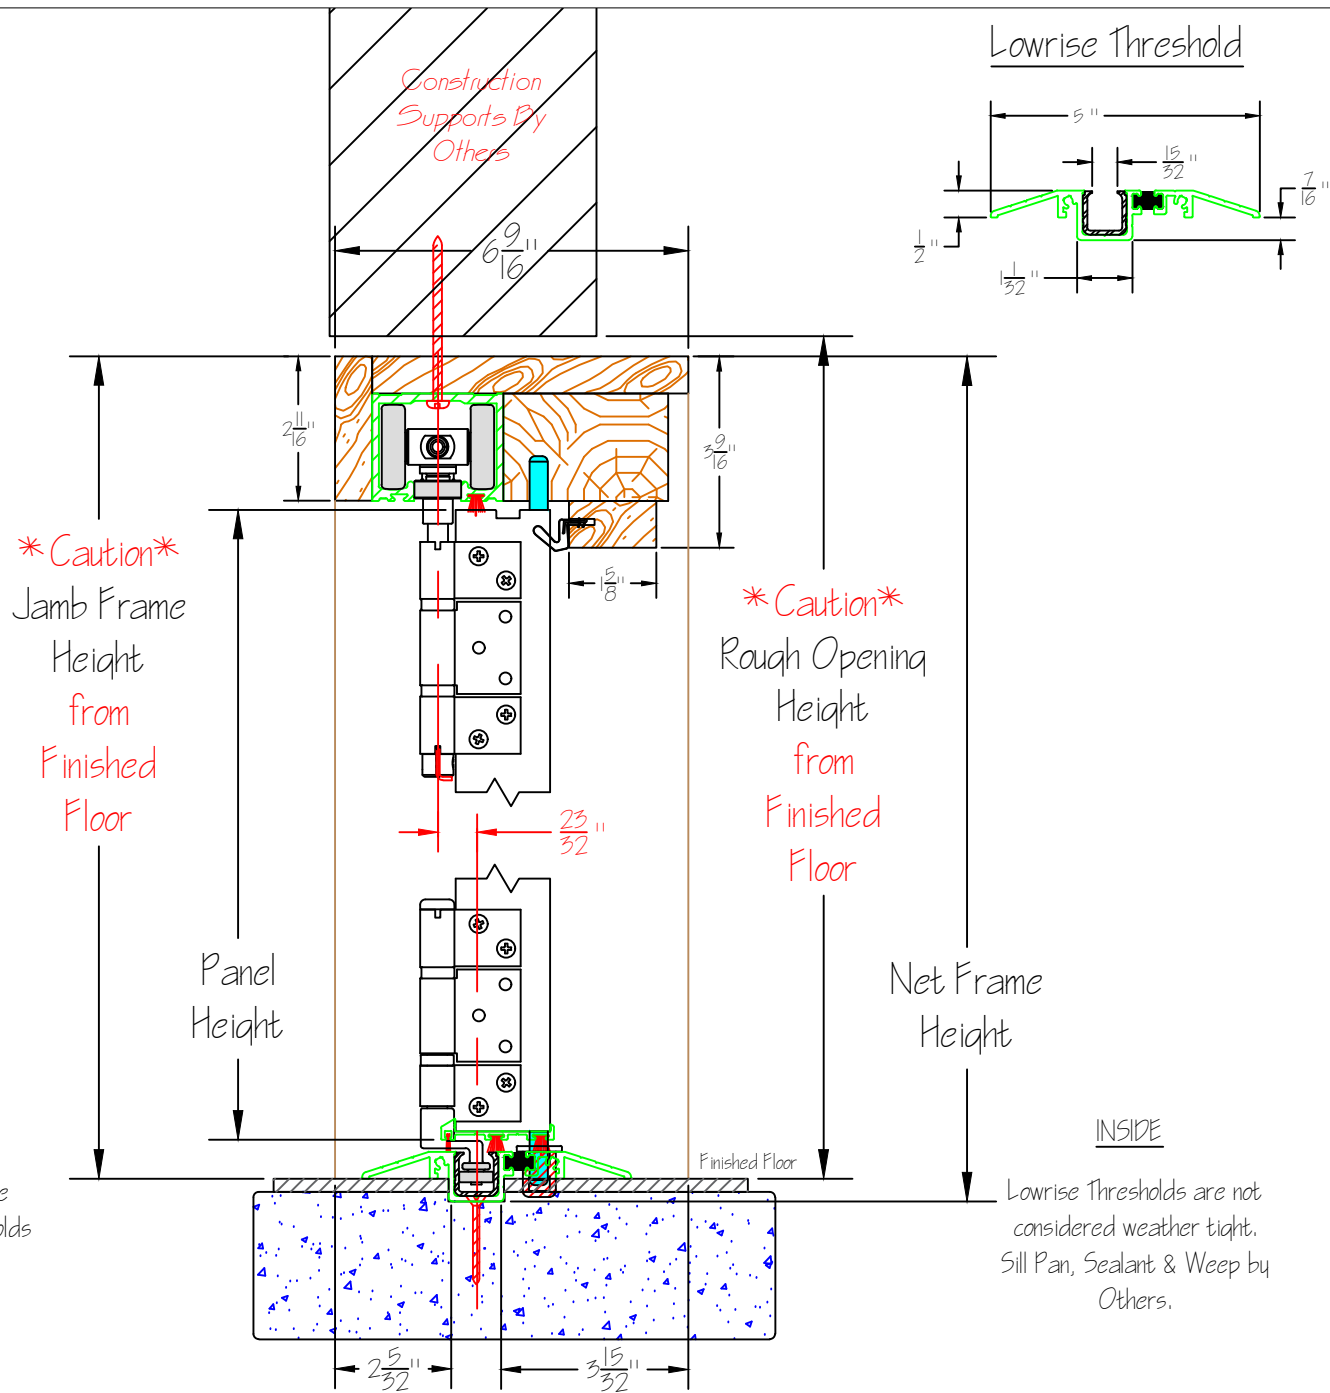

Lanai Doors
 Cross Section View
 Wood Folding Doors
 Lowrise Threshold
 Outswing

Lowrise Threshold

Caution
 Jamb Frame
 Height
 from
 Finished
 Floor

Caution
 Rough Opening
 Height
 from
 Finished
 Floor

Panel
 Height

Net Frame
 Height

OUTSIDE

INSIDE

Finished Floor Must Slope
 Away From Lowrise Thresholds
 For Proper Operation.

Lowrise Thresholds are not
 considered weather tight.
 Sill Pan, Sealant & Weep by
 Others.