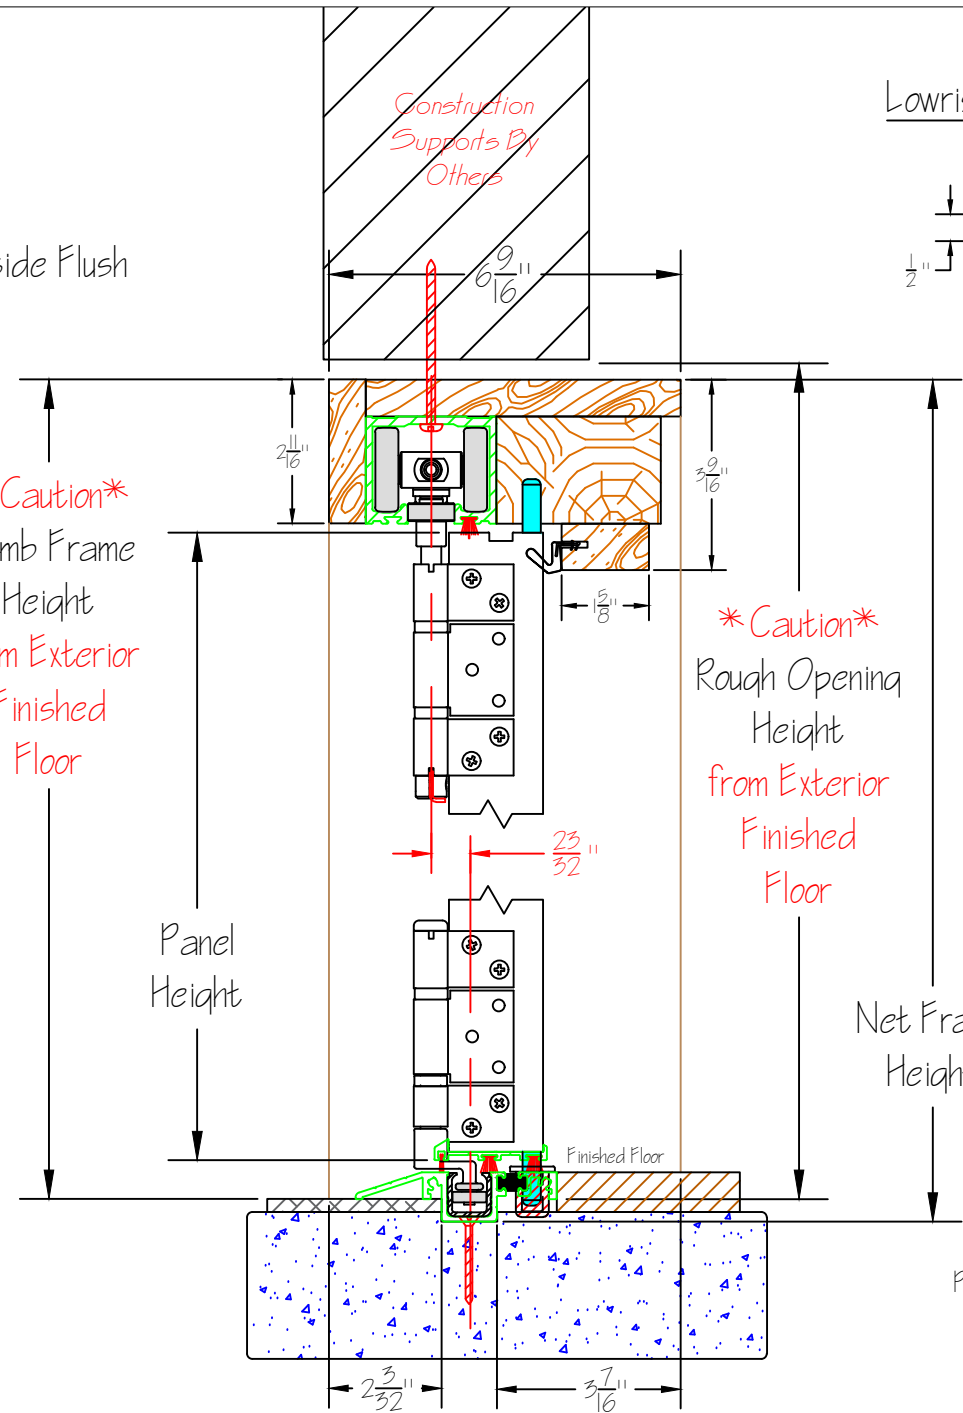

Lanai Doors
 Cross Section
 Wood Folding Doors
 Lowrise Threshold Inside Flush
 Outswing

Construction
 Supports By
 Others

Lowrise Threshold Inside Flush

Caution
 Jamb Frame
 Height
 from Exterior
 Finished
 Floor

Caution
 Rough Opening
 Height
 from Exterior
 Finished
 Floor

OUTSIDE

INSIDE

Finished Floor Must Slope
 Away From Lowrise Thresholds
 For Proper Operation.

Lowrise Thresholds are not
 considered weather tight. Sill
 Pan, Sealant, & Weep by Others.