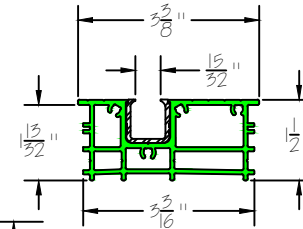

Lanai Doors
 Cross Section View
 Wood Folding Doors
 Weeping Flush Guide
 Outswing

Weeping Flush Guide

Caution
 Jamb Frame
 Height
 from
 Finished
 Floor

Caution
 Rough Opening
 Height
 from
 Finished
 Floor

OUTSIDE

INSIDE

Finished Floor Must Slope
 Away From Weeping Flush
 Guide For Proper Operation.

Weeping Flush Guides are
 not considered weather
 tight. Weep by Others.

COASTAL INNOVATIVE PRODUCTS, INC.
 941 NORTH ELM STREET, SUITE C
 ORANGE, CA 92867
 (714) 744-6020 or (866) 907-3667
 (714) 744-6090 FAX
 WWW.LANAI DOORS.COM