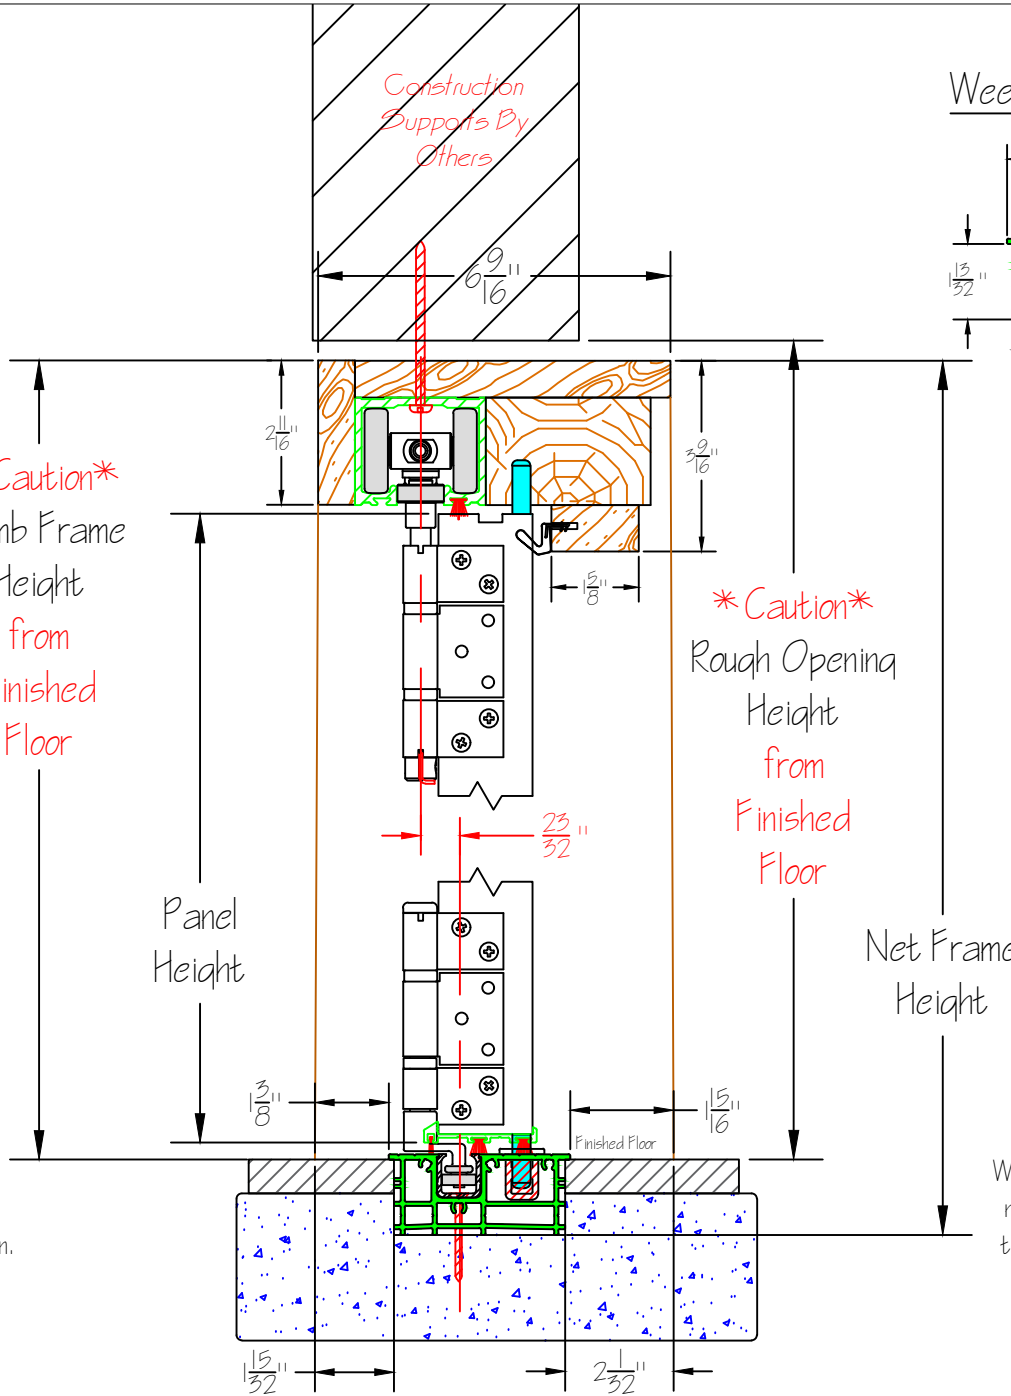

Lanai Doors
 Cross Section View
 Wood Folding Doors
 Weeping Flush Guide
 Outswing

Weeping Flush Guide

Caution
 Jamb Frame
 Height
 from
 Finished
 Floor

Caution
 Rough Opening
 Height
 from
 Finished
 Floor

OUTSIDE

INSIDE

Finished Floor Must Slope
 Away From Weeping Flush
 Guide For Proper Operation.

Weeping Flush Guides are
 not considered weather
 tight. Weep by Others.

COASTAL INNOVATIVE PRODUCTS, INC.
 941 NORTH ELM STREET, SUITE C
 ORANGE, CA 92867
 (714) 744-6020 or (866) 907-3667
 (714) 744-6090 FAX
 WWW.LANAI DOORS.COM

TITLE: Lanai Doors
 Wood Folding Doors
 Weeping Flush Guide
 Cross Section - Outswing
 PREPARED BY: JMU

NO.	REVISIONS DESCRIPTION:	DATE:	BY:

APPROVED BY:

DATE:
 Sept. 18, 2017

DWG #:
 XXX

SHEET #:
 1 of 1